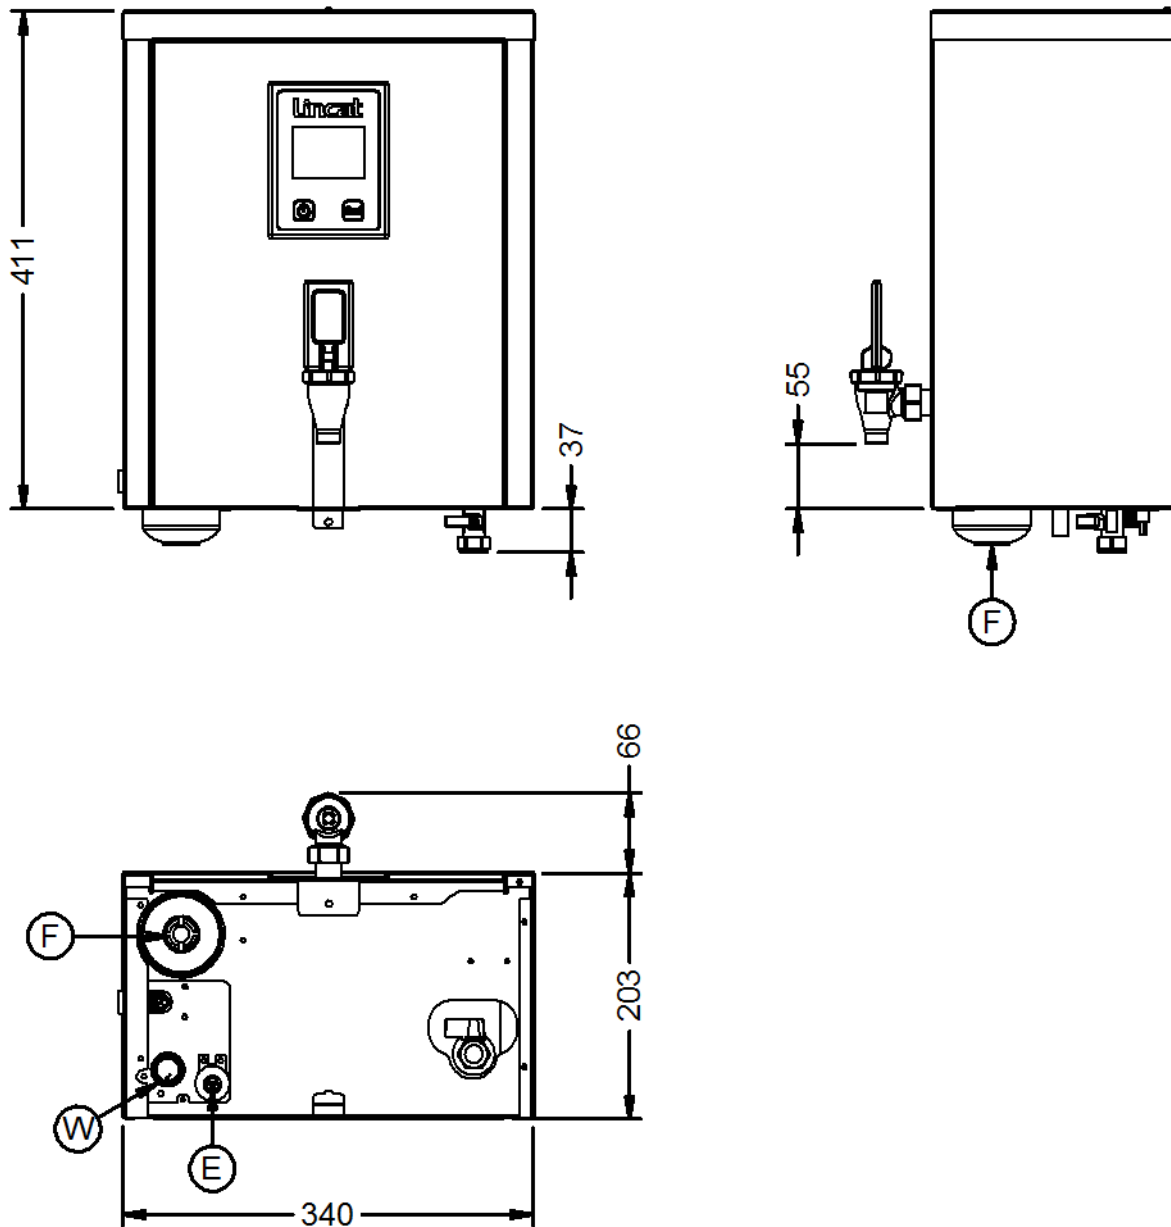

Available Accessories

FC04

Filter Cartridge for Lincat FilterFlow Water Boiler

Technical Picture