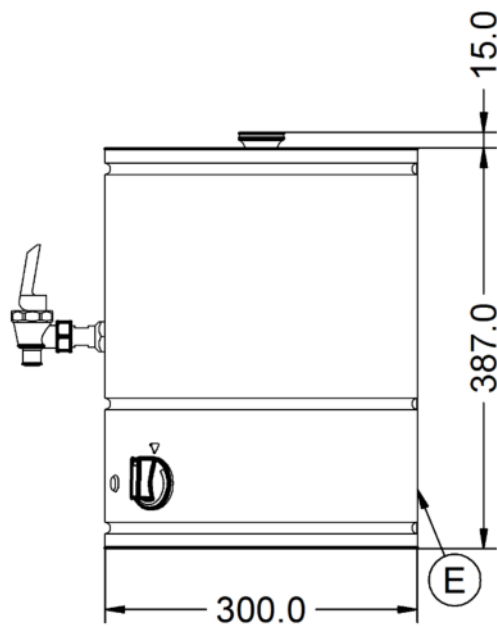

Lincat Limited

Whisby Road,
Lincoln, LN6 3QZ,
United Kingdom

Company No: 2175448

A member company of

Customer Care

Tel: +44 1522 875500
Email: care@lincat.co.uk

Export Customers

Tel: +44 1522 503250
Email: export@lincat.co.uk

Opening Hours

Monday – Friday:
8.30am – 5pm